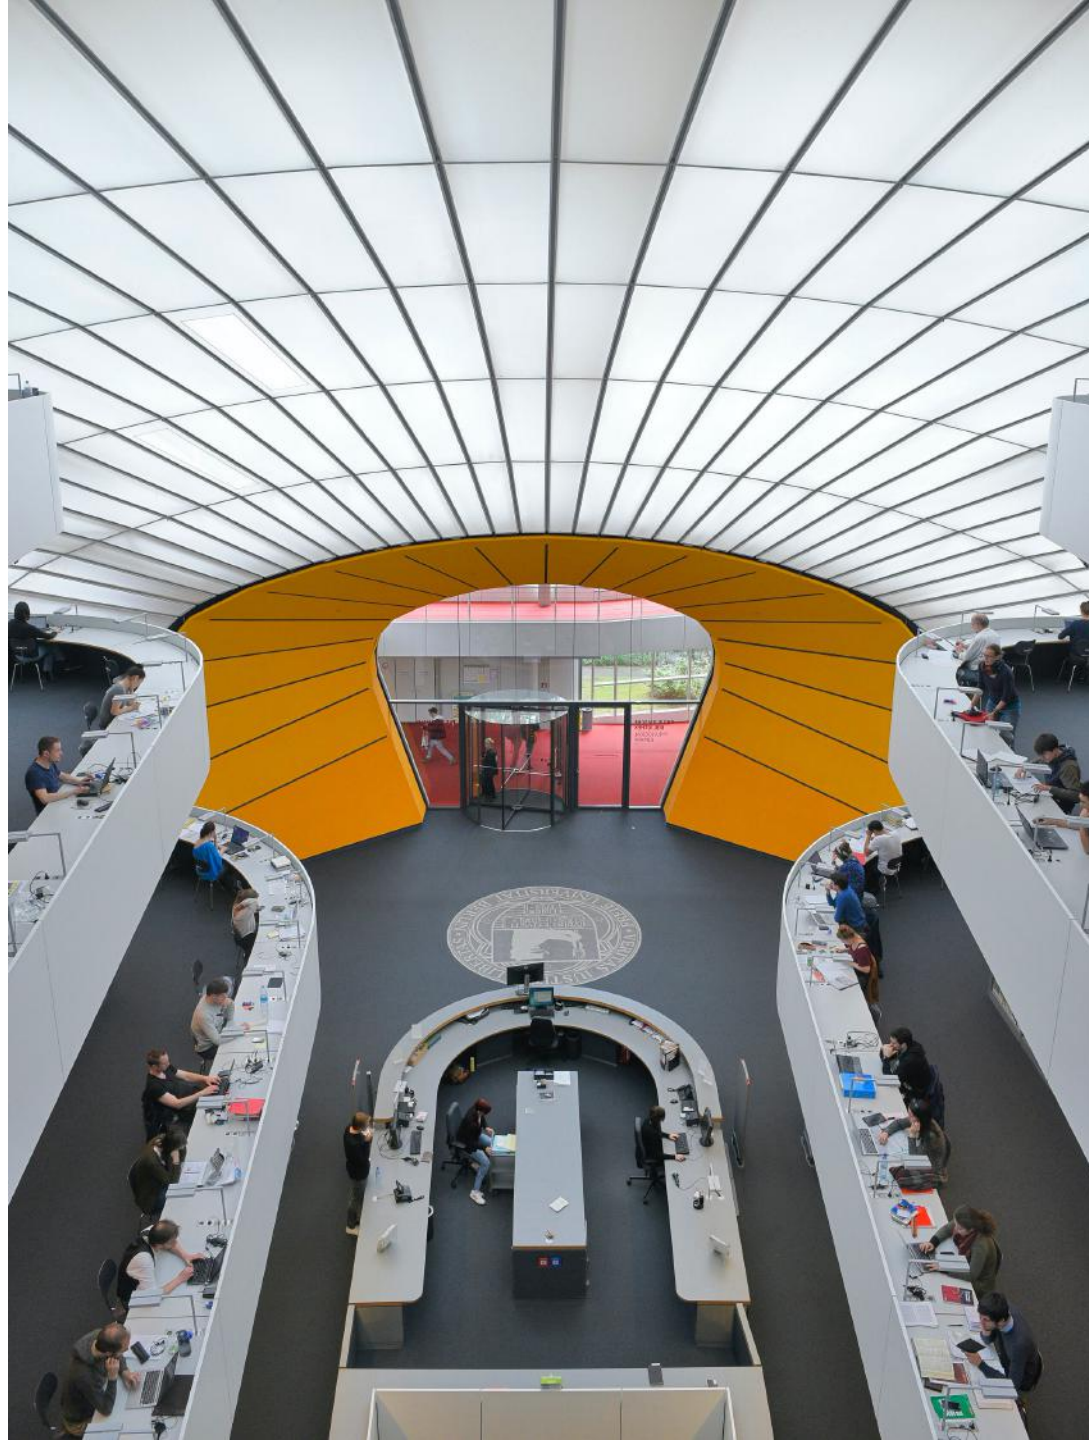

Klaus Ulrich Werner

The iconic long table:
a global trend in library furniture

Nouvelle Bibliothèque Sainte-Geneviève. — Salle de lecture.

where does it come from...

the trend in libraries...

the typology...

STRAWBEES
Knyt sugerørene sammen!
Brug din fantasi!
Skab de vildeste konstruktioner!

WEENS-LAB

GODE HISTORIER

WELCHE BEDEUTUNG HAT DIE KUNSTWERKE
A BILDWERK IN EINER GEMALTEN

COLOR WISE

Das Auge der Liebe

100 Jahre
1918-2018
Kunst und
Kultur

the long table in the entrance area ...

and don't forget ...

Herrade de Landsberg

An aerial view of a modern office lounge. In the center, a group of people is seated around a large, white, oval-shaped table, working on laptops and documents. The table is surrounded by several bright orange armchairs. A large, white, spherical light fixture hangs from the ceiling in the center. The lounge is situated on a dark, circular platform. The text "Thank you !" is overlaid on the right side of the image.