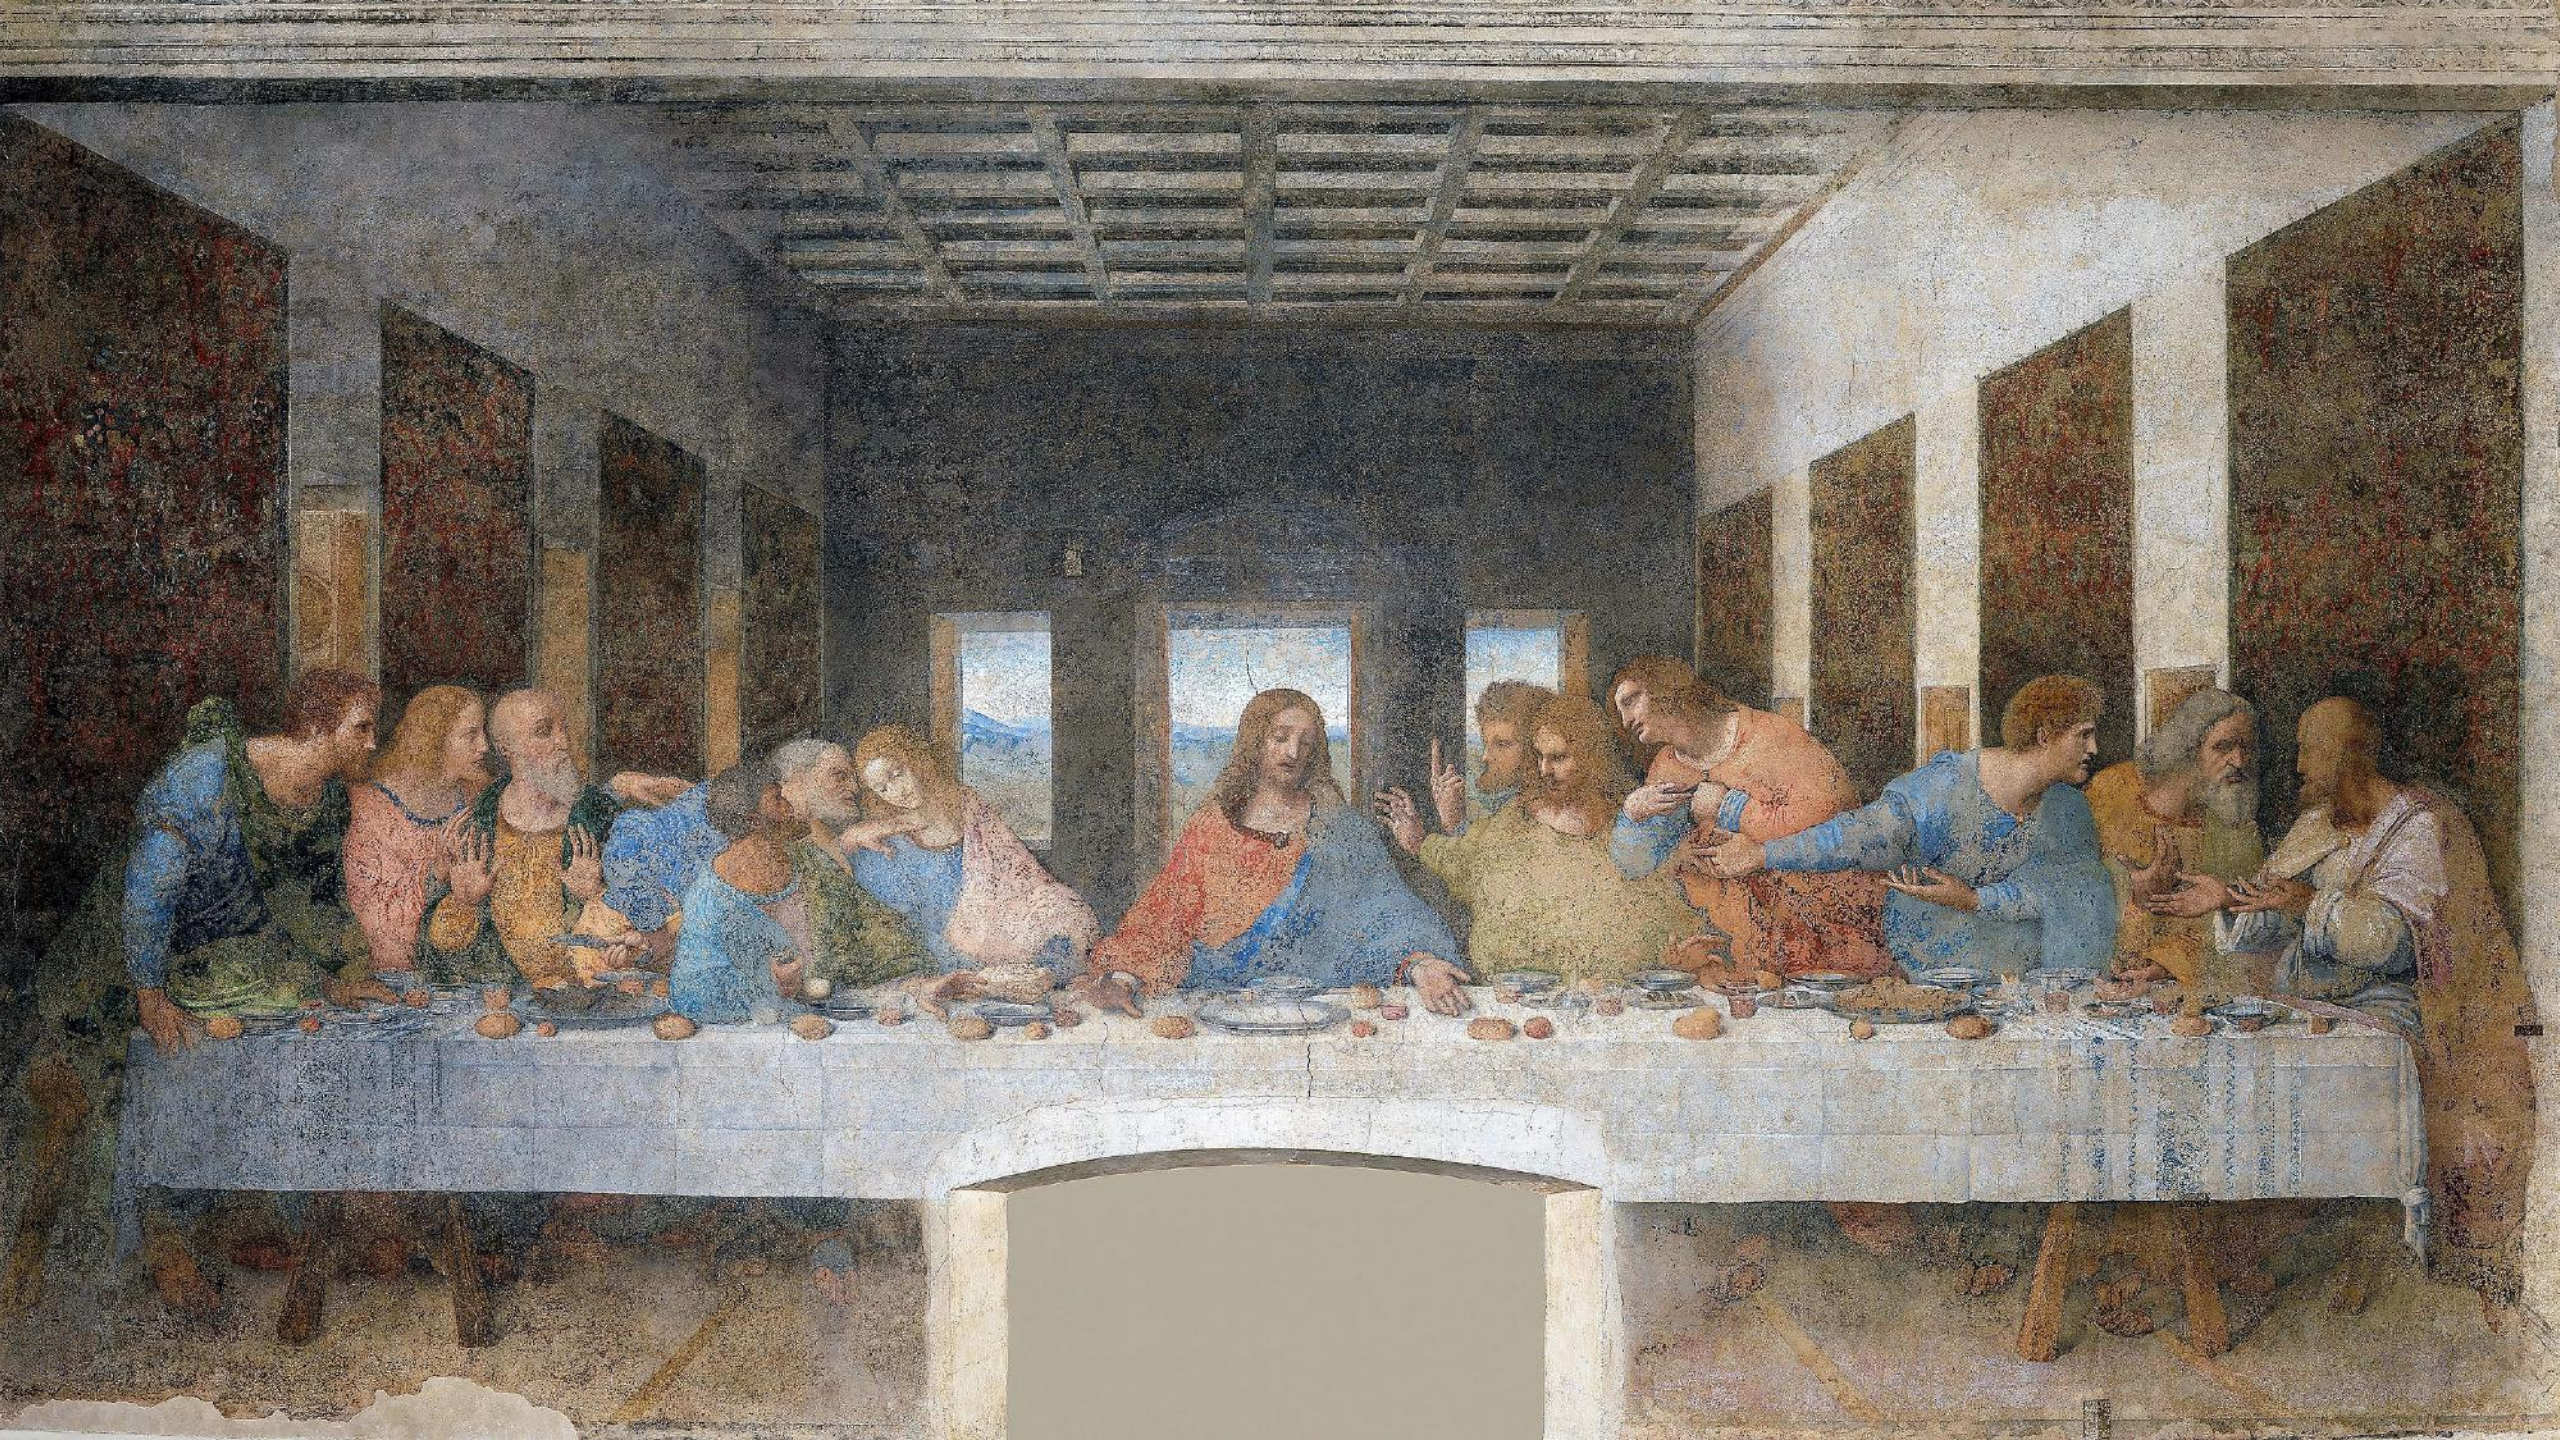

Klaus Ulrich Werner

The iconic long table:
a global trend in library furniture

Nouvelle Bibliothèque Sainte-Geneviève. — Salle de lecture.

where does it come from...

the trend in libraries...

the typology...

the long table in the entrance area ...

and don't forget ...

Herrade de Landsberg

An aerial view of a modern office lounge. In the center, a group of people is seated around a large, white, oval-shaped table, working on laptops and documents. The table is surrounded by several bright orange armchairs. A large, white, spherical light fixture hangs from the ceiling in the center. The lounge is situated on a dark, circular platform. The text "Thank you !" is overlaid on the right side of the image.