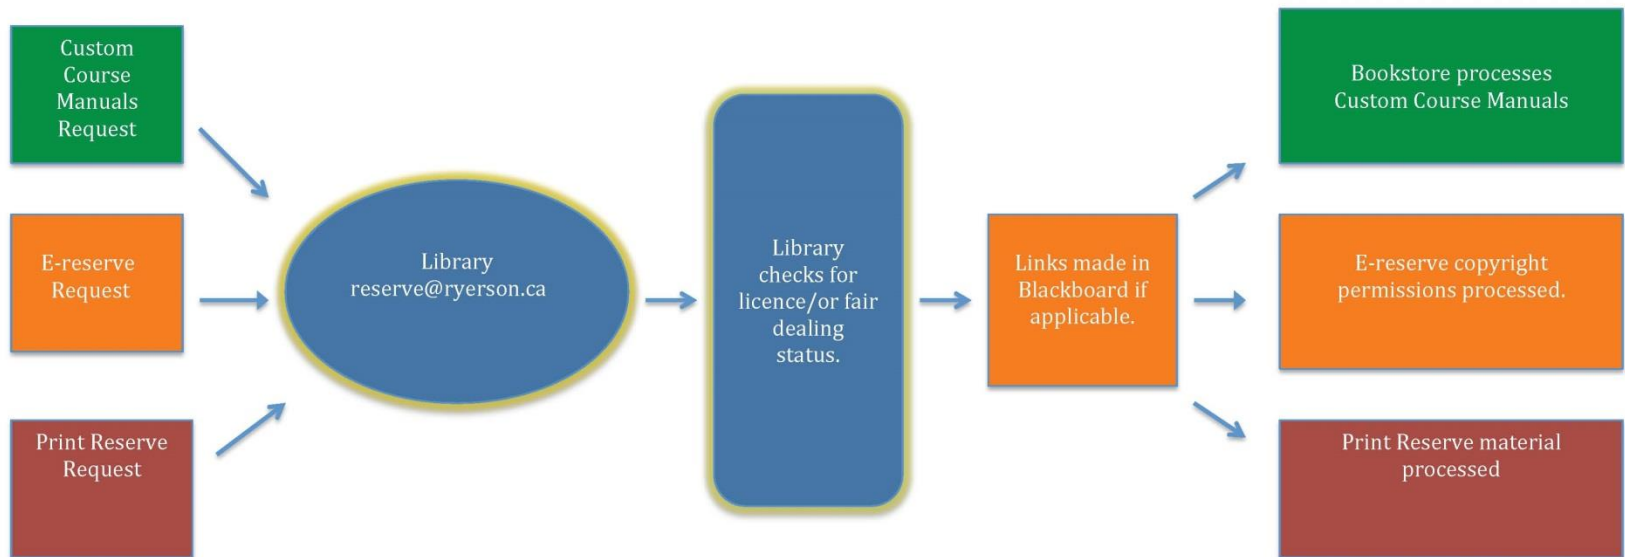

RYERSON ONE STOP COURSE READINGS SERVICE: PARTNERSHIP IN ACTION

Madeleine Lefebvre,
Chief Librarian
Ryerson University

Hot Topics in Academic Libraries
IFLA Academic and Research Libraries Section
WLIC 2014, Lyon, France

RYERSON
UNIVERSITY

Everyone Makes a Mark

One-Stop Course Readings Work Flow

- Switch to Student Mode
- **Your Courses**
- **Instructor Course Tools**
 - Course Home
 - Add Course Readings
 - Course Readings Usage
- **Ares Tools**
 - My Emails